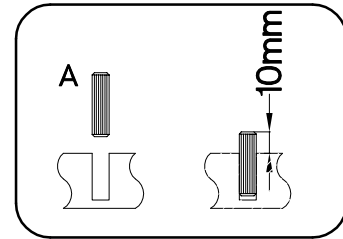

40 D 1F BB

max. 10kg
 KUH.30009
 KUH.40025

Ersatzteil Nummer	Dimension
KUH.10404	815x500x16
KUH.10405	815x500x16
KUH.30009	366x430x16
KUH.40025	367x485x16
KUH.60027	713x385x2,5
KUH.90003	367x100x16
KUH.90004	367x100x16
KUH.90039	399x95x16

±8x30mm A	6,4 x 50mm B	E1	E9	6.5x48x16 F2	±35/0mm HG
8	8	8	2	4	2
±5/19mm J	O	±4.0x45mm P4	±3.5x13mm P5	±3.0x20mm P7	±4.0x35mm R3
4	1	2	4	8-10	4

ISM-KUH-01612

1

6.5x48x16  F2 4	+8x30mm  A 8
--	---

2

6,4 x 50mm		
		
B	O	E1
4	1	4

3

6,4 x 50mm		
		
B	O	E1
4	1	4

4

5

6

+4.0x45mm	
	
P4	E9
2	2

7

+4.0x35mm	
	
R3	
4	

8

±5/19mm
J
4

9

FRONT