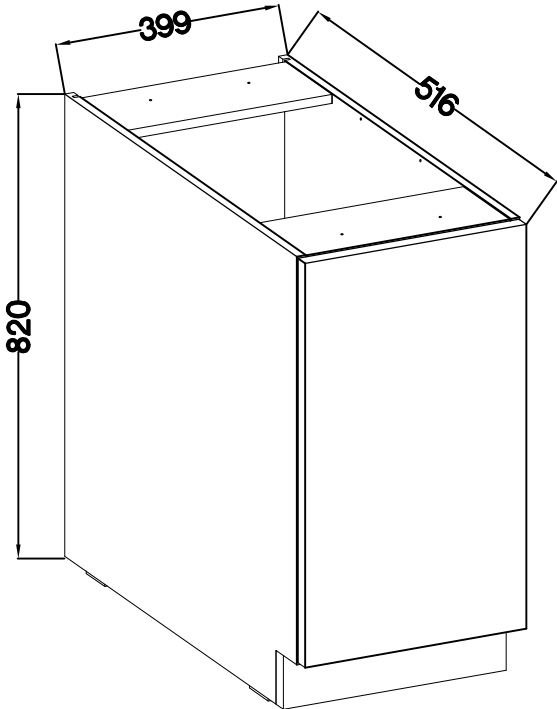

40 D 1F BB

max. 10kg
 KUH.30009
 KUH.40025

Ersatzteil Nummer	Dimension
KUH.10404	815x500x16
KUH.10405	815x500x16
KUH.30009	366x430x16
KUH.40025	367x485x16
KUH.60027	713x385x2,5
KUH.90003	367x100x16
KUH.90004	367x100x16
KUH.90039	399x95x16

±8x30mm A	6,4 x 50mm B	E1	E9	6.5x48x16 F2	±35/0mm HG
8	8	8	2	4	2
±5/19mm J	O	±4.0x45mm P4	±3.5x13mm P5	±3.0x20mm P7	±4.0x35mm R3
4	1	2	4	8-10	4

ISM-KUH-01612

1

6.5x48x16  F2 4	+8x30mm  A 8
--	---

2

6,4 x 50mm		
		
B	O	E1
4	1	4

3

6,4 x 50mm		
		
B	O	E1
4	1	4

4

5

6

+4.0x45mm	
	
P4	E9
2	2

7

+4.0x35mm	
	
R3	
4	

8

±5/19mm
J
4

9

FRONT