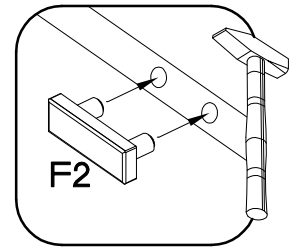

40 D 1F BB

max. 10kg
 KUH.30009
 KUH.40025

Ersatzteil Nummer	Dimension
KUH.10404	815x500x16
KUH.10405	815x500x16
KUH.30009	366x430x16
KUH.40025	367x485x16
KUH.60027	713x385x2,5
KUH.90003	367x100x16
KUH.90004	367x100x16
KUH.90039	399x95x16

±8x30mm A	6,4 x 50mm B	E1	E9	6.5x48x16 F2	±35/0mm HG
8	8	8	2	4	2
±5/19mm J	O	±4.0x45mm P4	±3.5x13mm P5	±3.0x20mm P7	±4.0x35mm R3
4	1	2	4	8-10	4

ISM-KUH-01612

1

6.5x48x16  F2 4	+8x30mm  A 8
--	---

2

6,4 x 50mm		
		
B	O	E1
4	1	4

3

6,4 x 50mm		
		
B	O	E1
4	1	4

4

5

6

+4.0x45mm	
	
P4	E9
2	2

7

+4.0x35mm	
	
R3	
4	

8

±5/19mm
J
4

9

FRONT