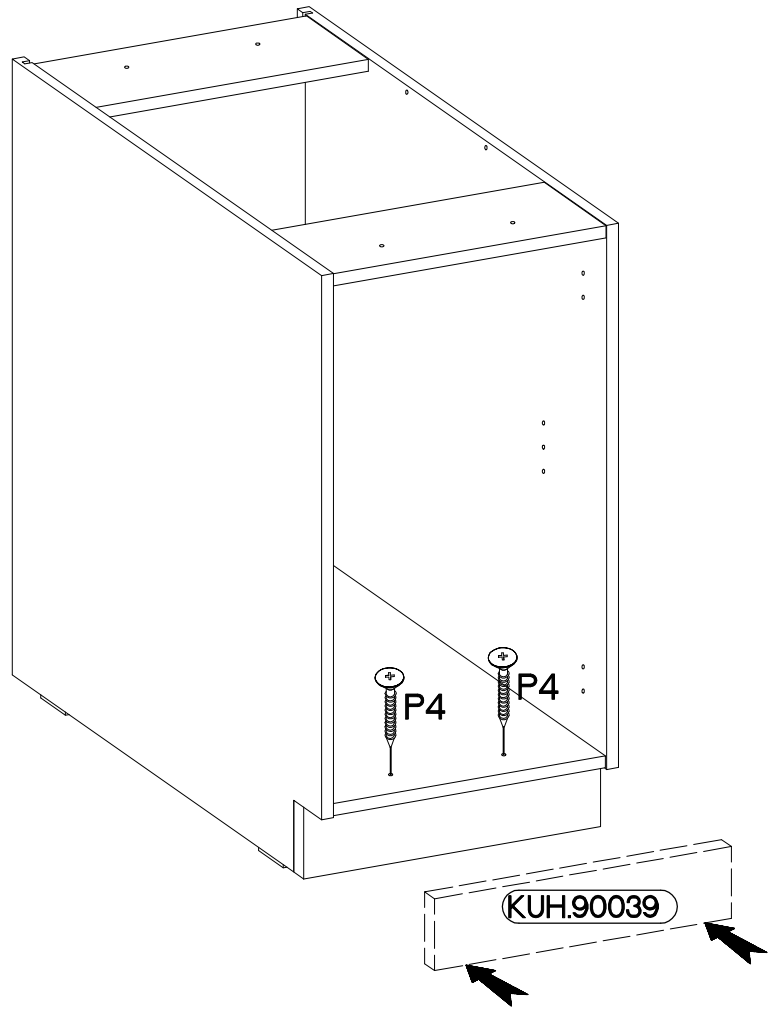

40 D 1F BB

max. 10kg
 KUH.30009
 KUH.40025

Ersatzteil Nummer	Dimension
KUH.10404	815x500x16
KUH.10405	815x500x16
KUH.30009	366x430x16
KUH.40025	367x485x16
KUH.60027	713x385x2,5
KUH.90003	367x100x16
KUH.90004	367x100x16
KUH.90039	399x95x16

±8x30mm A	6,4 x 50mm B	E1	E9	6.5x48x16 F2	±35/0mm HG
8	8	8	2	4	2
±5/19mm J	O	±4.0x45mm P4	±3.5x13mm P5	±3.0x20mm P7	±4.0x35mm R3
4	1	2	4	8-10	4

ISM-KUH-01612

1

6.5x48x16  F2 4	+8x30mm  A 8
--	---

2

6,4 x 50mm		
		
B	O	E1
4	1	4

3

6,4 x 50mm		
		
B	O	E1
4	1	4

4

5

6

+4.0x45mm	
	
P4	E9
2	2

7

+4.0x35mm	
	
R3	
4	

8

±5/19mm
J
4

9

FRONT