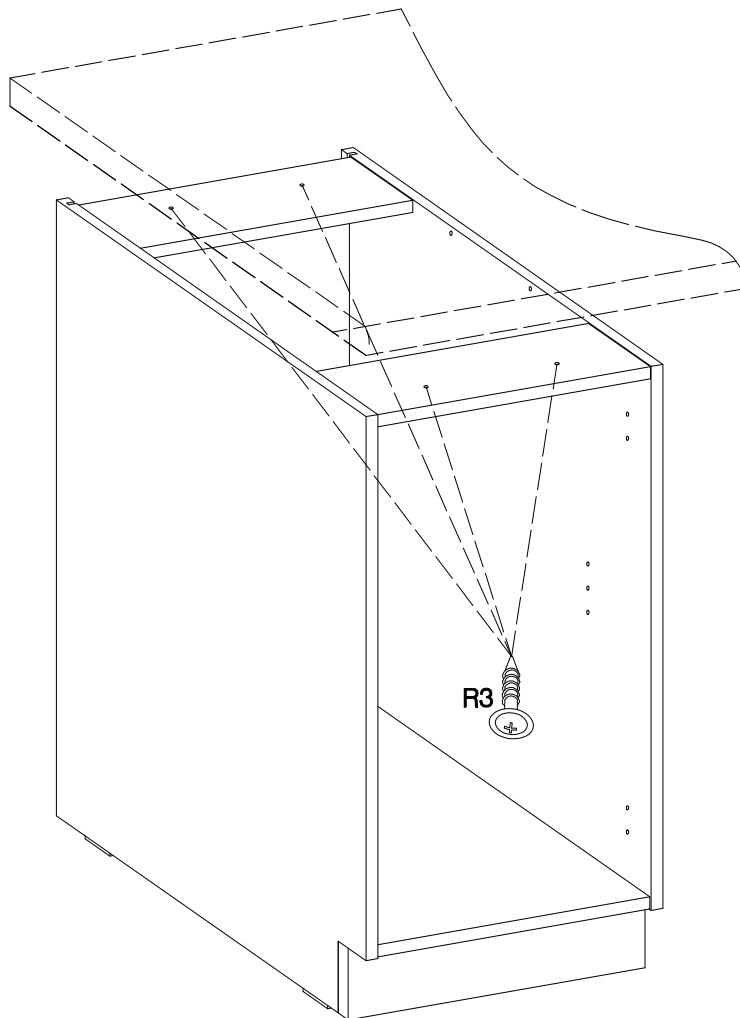

40 D 1F BB

max. 10kg
 KUH.30009
 KUH.40025

Ersatzteil Nummer	Dimension
KUH.10404	815x500x16
KUH.10405	815x500x16
KUH.30009	366x430x16
KUH.40025	367x485x16
KUH.60027	713x385x2,5
KUH.90003	367x100x16
KUH.90004	367x100x16
KUH.90039	399x95x16

±8x30mm A	6,4 x 50mm B	E1	E9	6.5x48x16 F2	±35/0mm HG
8	8	8	2	4	2
±5/19mm J	O	±4.0x45mm P4	±3.5x13mm P5	±3.0x20mm P7	±4.0x35mm R3
4	1	2	4	8-10	4

ISM-KUH-01612

1

6.5x48x16  F2 4	+8x30mm  A 8
--	---

2

6,4 x 50mm		
		
B	O	E1
4	1	4

3

6,4 x 50mm		
		
B	O	E1
4	1	4

4

5

6

+4.0x45mm	
	
P4	E9
2	2

7

+4.0x35mm	
	
R3	
4	

8

±5/19mm
J
4

9

FRONT