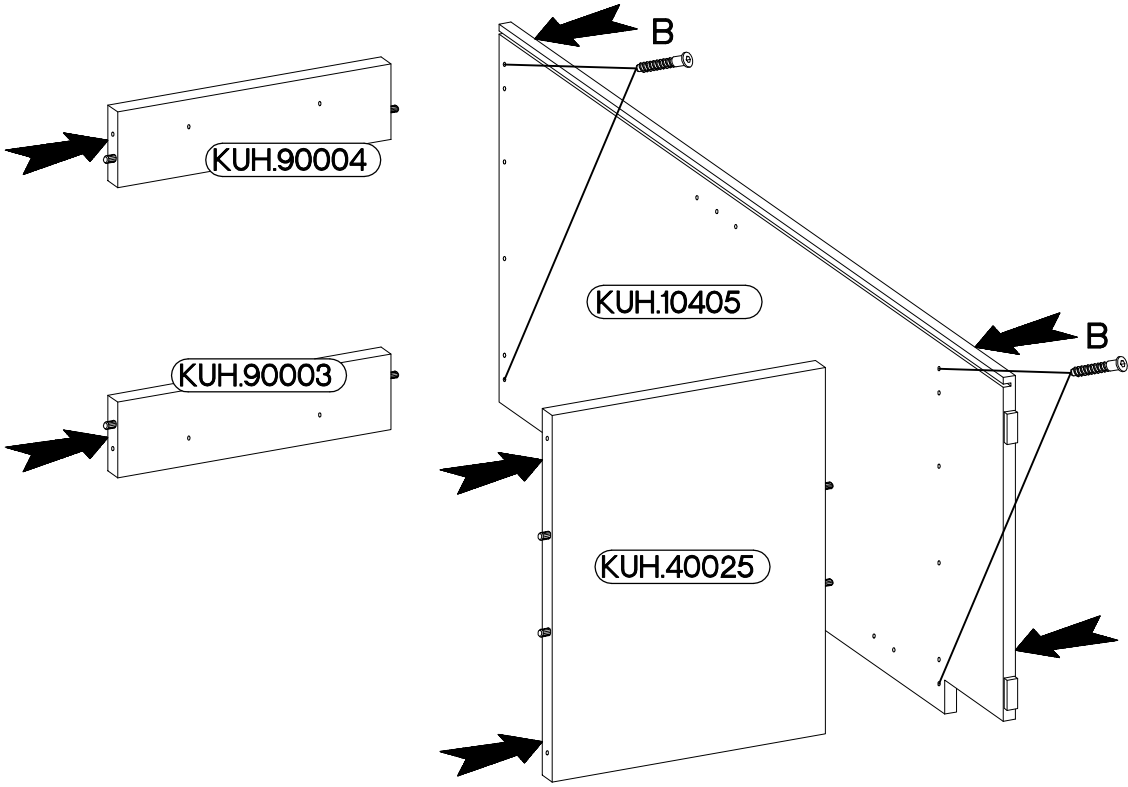

40 D 1F BB

max. 10kg
 KUH.30009
 KUH.40025

Ersatzteil Nummer	Dimension
KUH.10404	815x500x16
KUH.10405	815x500x16
KUH.30009	366x430x16
KUH.40025	367x485x16
KUH.60027	713x385x2,5
KUH.90003	367x100x16
KUH.90004	367x100x16
KUH.90039	399x95x16

±8x30mm A	6,4 x 50mm B	E1	E9	6.5x48x16 F2	±35/0mm HG
8	8	8	2	4	2
±5/19mm J	O	±4.0x45mm P4	±3.5x13mm P5	±3.0x20mm P7	±4.0x35mm R3
4	1	2	4	8-10	4

ISM-KUH-01612

1

6.5x48x16  F2 4	+8x30mm  A 8
--	---

2

6,4 x 50mm		
		
B	O	E1
4	1	4

3

6,4 x 50mm		
		
B	O	E1
4	1	4

4

5

6

+4.0x45mm	
	
P4	E9
2	2

7

+4.0x35mm	
	
R3	
4	

8

±5/19mm
J
4

9

FRONT