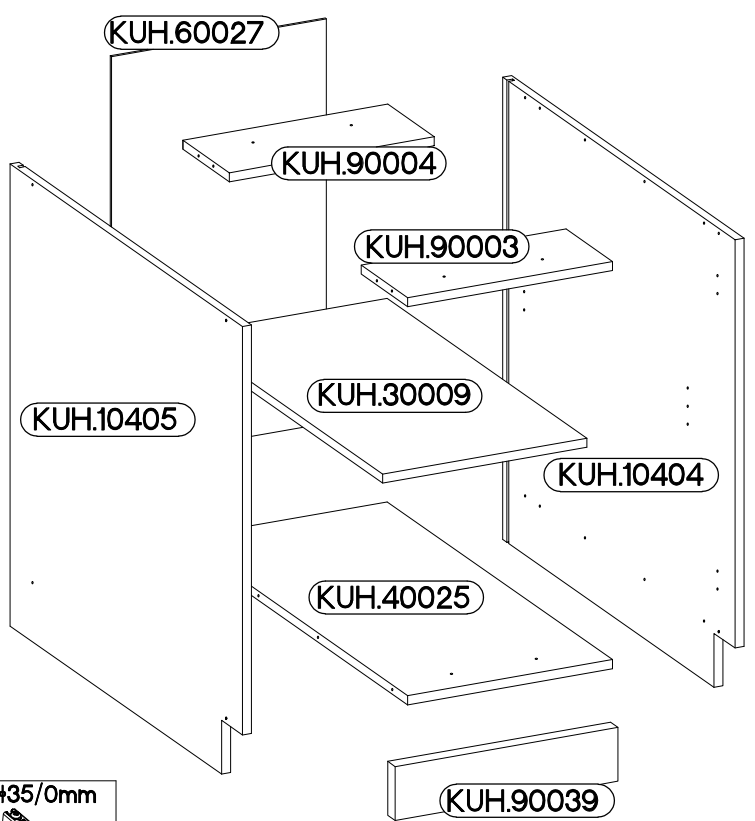

40 D 1F BB

max. 10kg
 KUH.30009
 KUH.40025

Ersatzteil Nummer	Dimension
KUH.10404	815x500x16
KUH.10405	815x500x16
KUH.30009	366x430x16
KUH.40025	367x485x16
KUH.60027	713x385x2,5
KUH.90003	367x100x16
KUH.90004	367x100x16
KUH.90039	399x95x16

±8x30mm A	6,4 x 50mm B	E1	E9	6.5x48x16 F2	±35/0mm HG
8	8	8	2	4	2
±5/19mm J	O	±4.0x45mm P4	±3.5x13mm P5	±3.0x20mm P7	±4.0x35mm R3
4	1	2	4	8-10	4

ISM-KUH-01612

1

6.5x48x16  F2 4	+8x30mm  A 8
--	---

2

6,4 x 50mm		
		
B	O	E1
4	1	4

3

6,4 x 50mm		
		
B	O	E1
4	1	4

4

5

6

+4.0x45mm	
	
P4	E9
2	2

7

+4.0x35mm	
	
R3	
4	

8

±5/19mm
J
4

9

FRONT