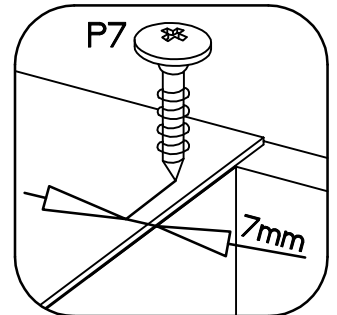

40 D 1F BB

max. 10kg
 KUH.30009
 KUH.40025

Ersatzteil Nummer	Dimension
KUH.10404	815x500x16
KUH.10405	815x500x16
KUH.30009	366x430x16
KUH.40025	367x485x16
KUH.60027	713x385x2,5
KUH.90003	367x100x16
KUH.90004	367x100x16
KUH.90039	399x95x16

±8x30mm A	6,4 x 50mm B	E1	E9	6.5x48x16 F2	±35/0mm HG
8	8	8	2	4	2
±5/19mm J	O	±4.0x45mm P4	±3.5x13mm P5	±3.0x20mm P7	±4.0x35mm R3
4	1	2	4	8-10	4

ISM-KUH-01612

1

6.5x48x16  F2 4	+8x30mm  A 8
--	---

2

6,4 x 50mm		
		
B	O	E1
4	1	4

3

6,4 x 50mm		
		
B	O	E1
4	1	4

4

5

6

+4.0x45mm	
	
P4	E9
2	2

7

+4.0x35mm	
	
R3	
4	

8

±5/19mm
J
4

9

FRONT